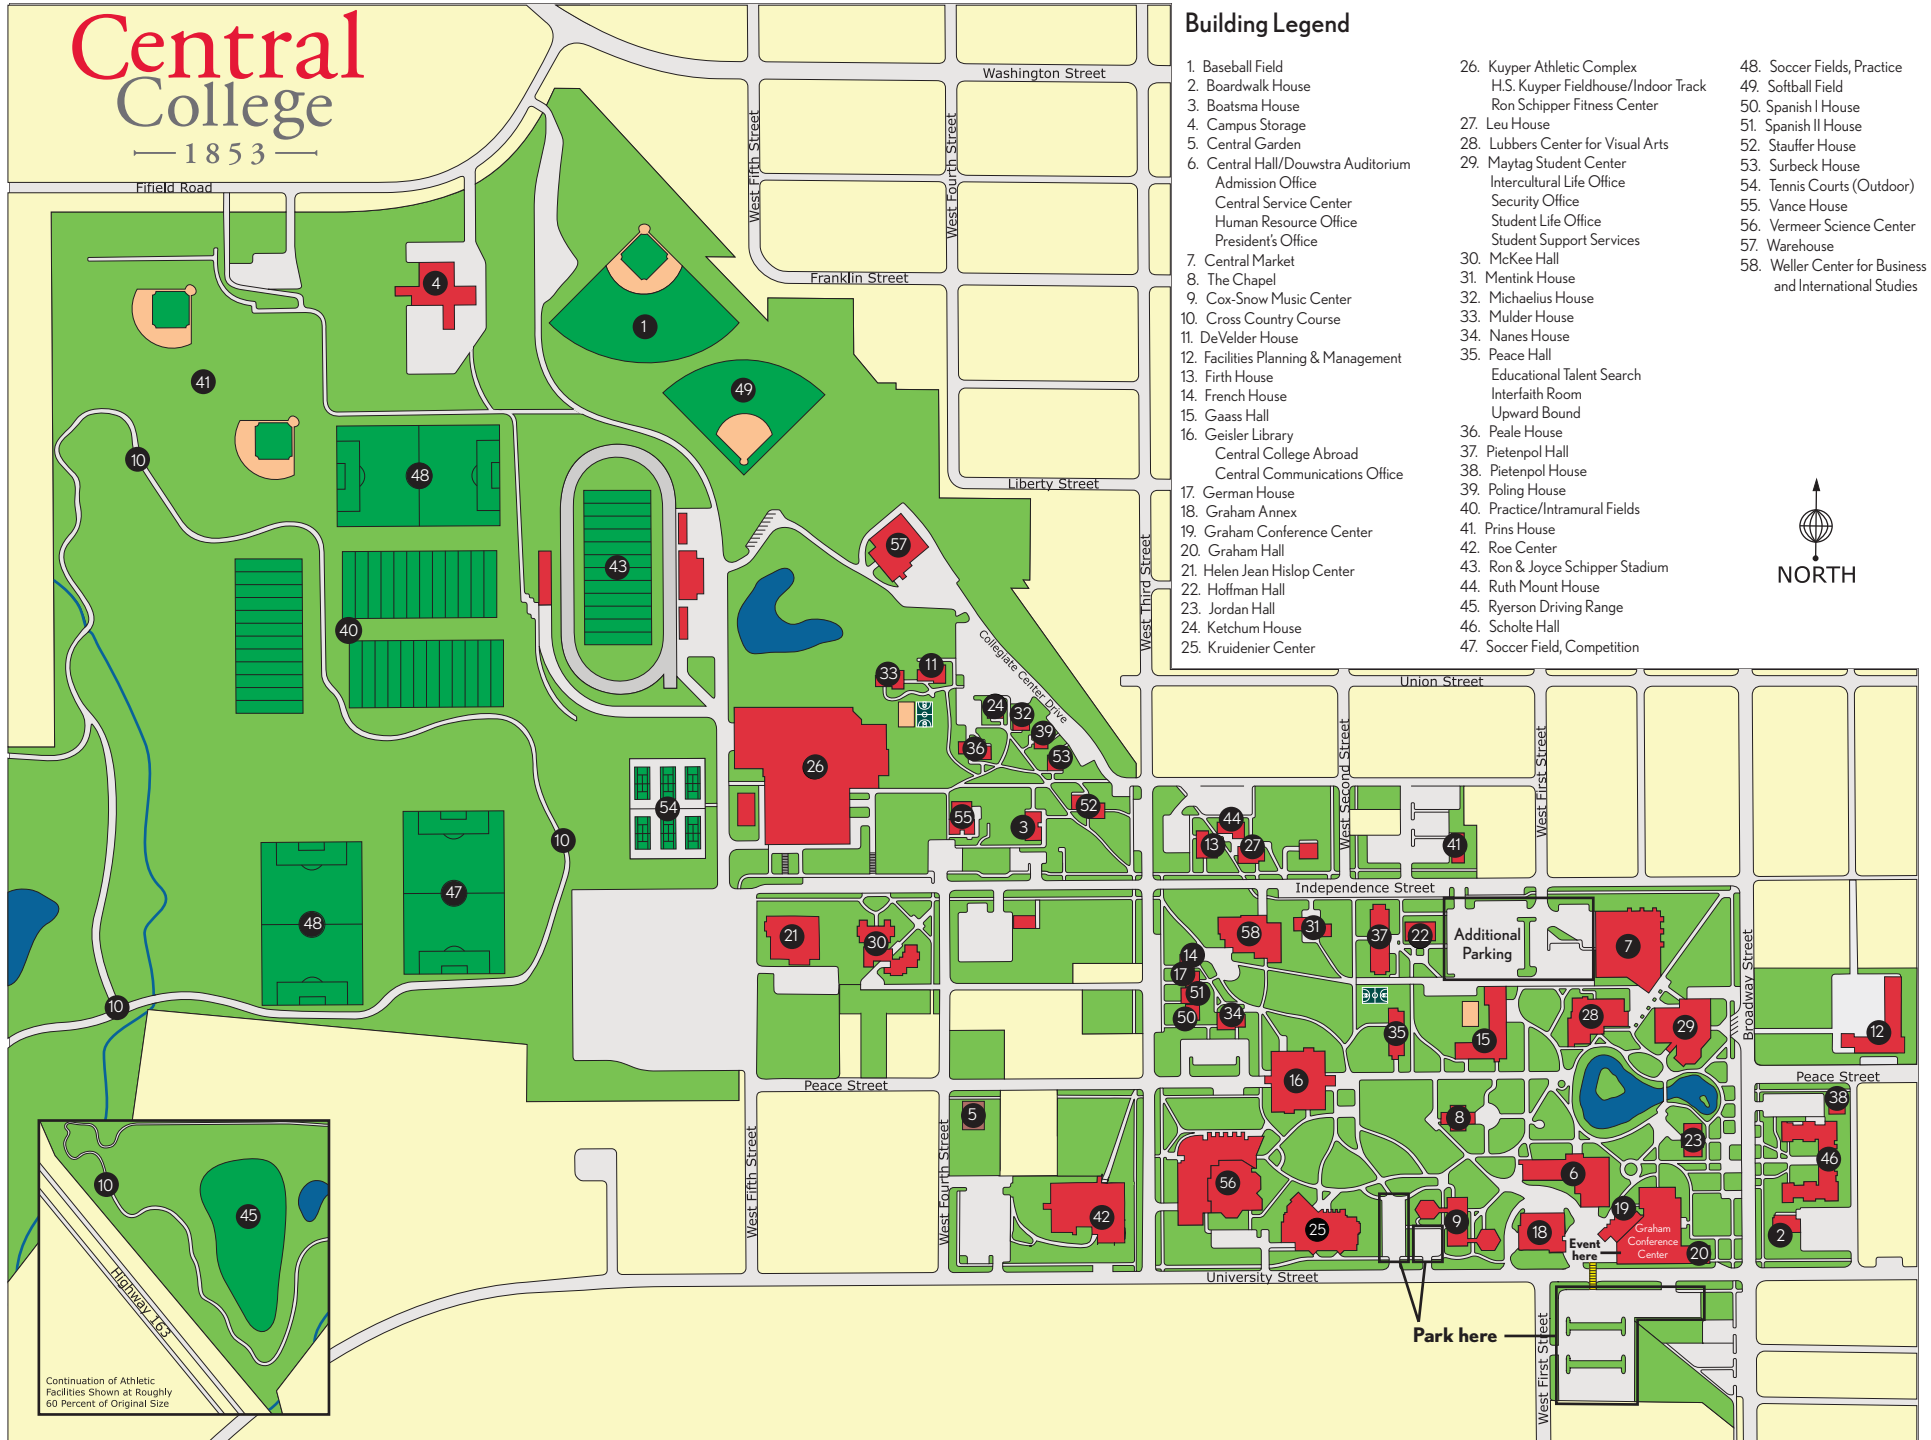

Central College

— 1853 —

Building Legend

- | | | |
|--------------------------------------|---|--|
| 1. Baseball Field | 26. Kuyper Athletic Complex | 48. Soccer Fields, Practice |
| 2. Boardwalk House | 27. H.S. Kuyper Fieldhouse/Indoor Track | 49. Softball Field |
| 3. Boatsma House | 28. Ron Schipper Fitness Center | 50. Spanish I House |
| 4. Campus Storage | 29. Leu House | 51. Spanish II House |
| 5. Central Garden | 30. Lubbers Center for Visual Arts | 52. Stauffer House |
| 6. Central Hall/Douwstra Auditorium | 31. Maytag Student Center | 53. Surbeck House |
| 7. Admission Office | 32. Intercultural Life Office | 54. Tennis Courts (Outdoor) |
| 8. Central Service Center | 33. Security Office | 55. Vance House |
| 9. Human Resource Office | 34. Student Life Office | 56. Vermeer Science Center |
| 10. President's Office | 35. Student Support Services | 57. Warehouse |
| 11. Central Market | 36. McKee Hall | 58. Weller Center for Business and International Studies |
| 12. The Chapel | 37. Mentink House | |
| 13. Cox-Snow Music Center | 38. Michaelius House | |
| 14. Cross Country Course | 39. Mulder House | |
| 15. DeVelder House | 40. Nanes House | |
| 16. Facilities Planning & Management | 41. Peace Hall | |
| 17. Firth House | 42. Educational Talent Search | |
| 18. French House | 43. Interfaith Room | |
| 19. Gaass Hall | 44. Upward Bound | |
| 20. Geisler Library | 45. Peale House | |
| 21. Central College Abroad | 46. Pietenpol Hall | |
| 22. Central Communications Office | 47. Pietenpol House | |
| 23. German House | 48. Poling House | |
| 24. Graham Annex | 49. Practice/Intramural Fields | |
| 25. Graham Conference Center | 50. Prins House | |
| 26. Graham Hall | 51. Roe Center | |
| 27. Helen Jean Hislop Center | 52. Ron & Joyce Schipper Stadium | |
| 28. Hoffman Hall | 53. Ruth Mount House | |
| 29. Jordan Hall | 54. Ryerson Driving Range | |
| 30. Ketchum House | 55. Scholte Hall | |
| 31. Kruidenier Center | 56. Soccer Field, Competition | |